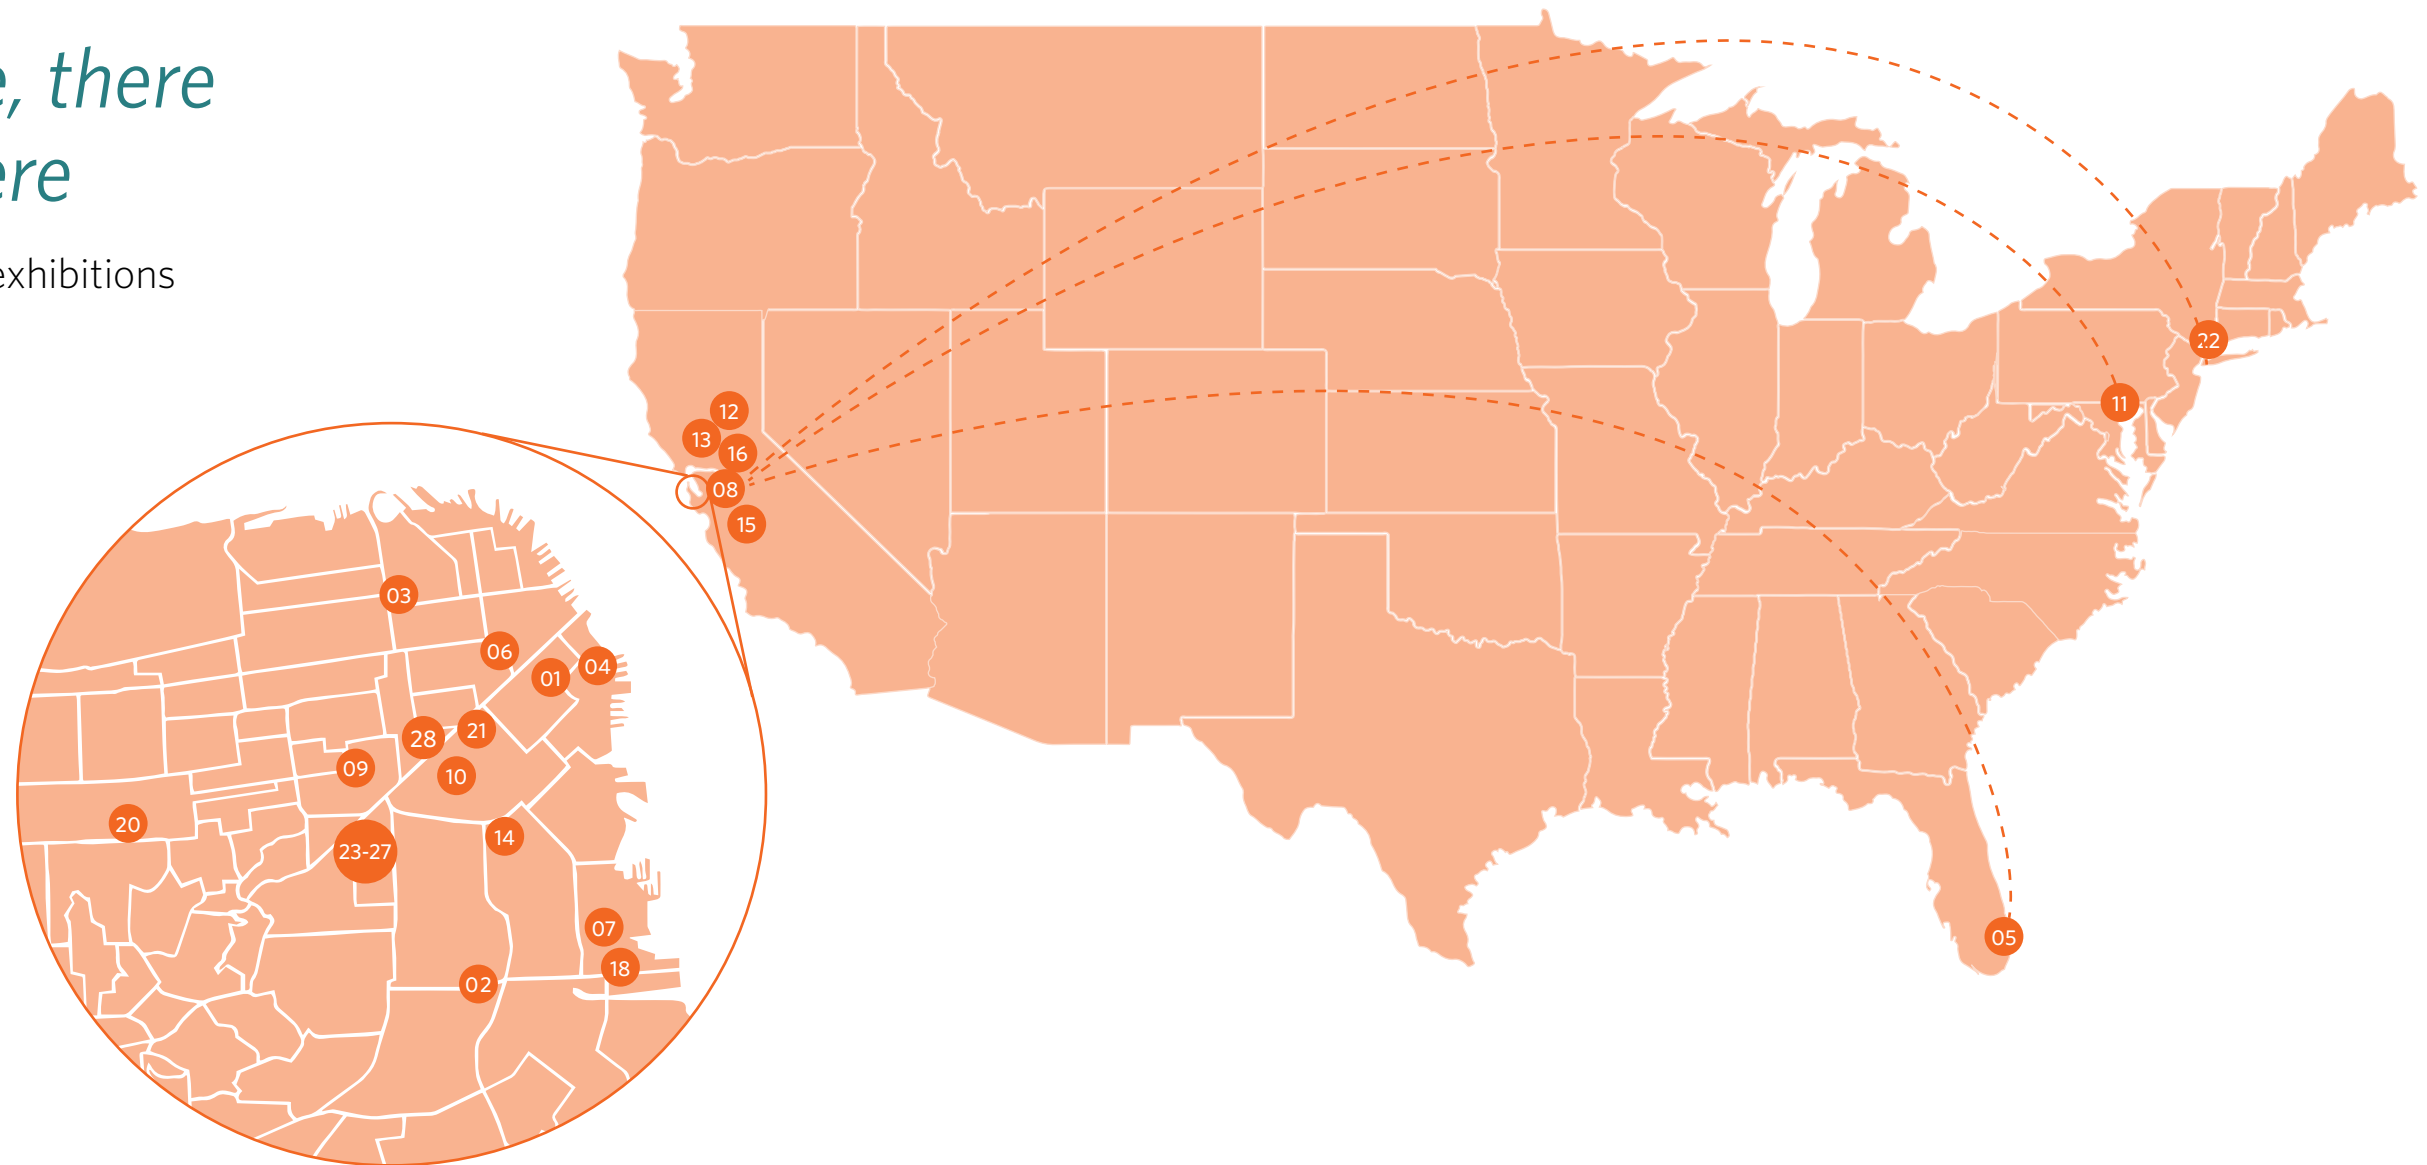

We were here, there and everywhere

We put on twenty-eight exhibitions from coast to coast.

- 01 SEE ME WITH MY OWN EYES**
LinkedIn Headquarters
San Francisco, CA
- 02 UNTITLED EXHIBITION**
Peephole Cinema
San Francisco, CA
- 03 ALPHABET SOUP**
STUDIO Gallery
San Francisco, CA
- 04 TRANSBAY TERMINAL MURAL**
Transbay Terminal
San Francisco, CA
- 05 SIX WOMEN OF CREATIVITY EXPLORED**
Marriott Stanton
South Beach
Miami, FL
- 06 UNTITLED EXHIBITION**
Kiosk Museum
San Francisco, CA
- 07 CEXCGXNIAD**
Minnesota Street Project
San Francisco, CA