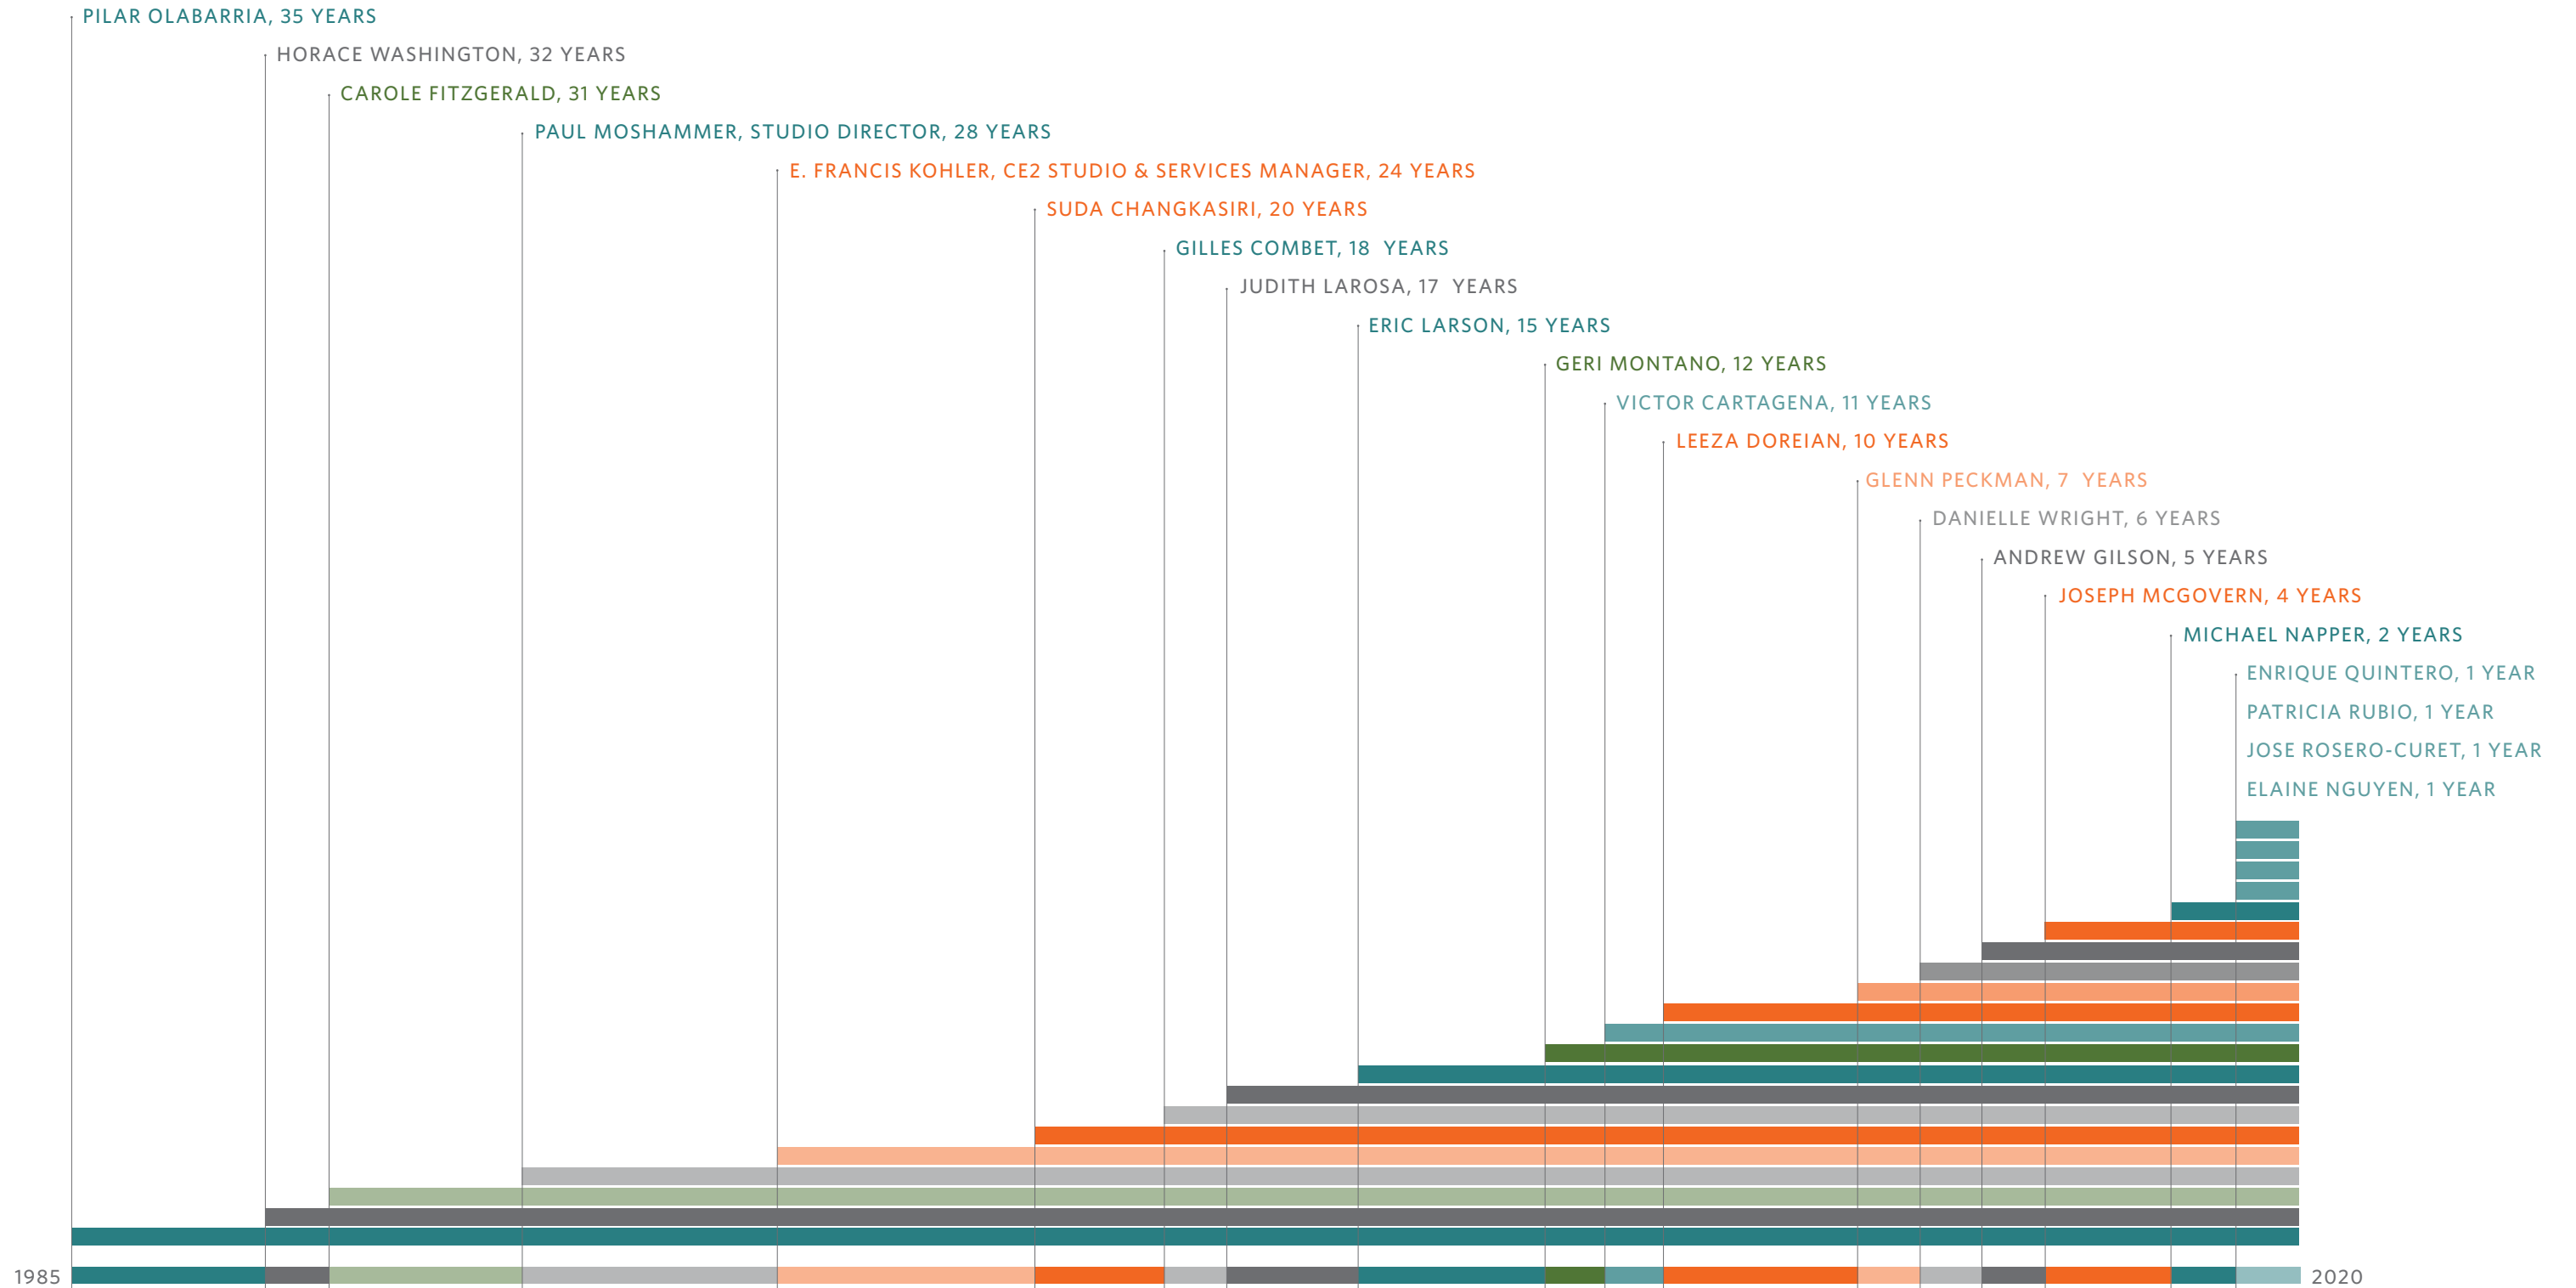

Our teaching artists

We are proud to provide 291 combined years experience facilitating growth for artists with developmental disabilities.

Our team

BOARD MEMBERS

David Prowler,
President

Brit Epperson,
Vice President