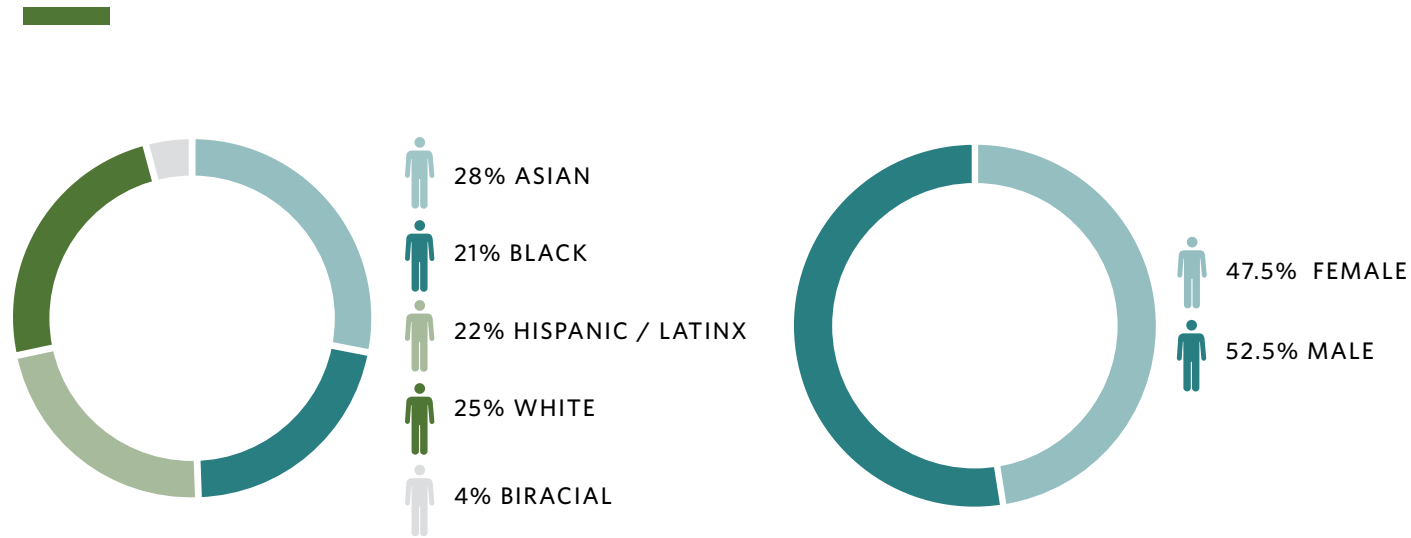

Our year in numbers

Your generosity strengthened our services.

Revenue: \$2,826,016

Expenses: \$2,671,864

Studio artist demographics

This year, we doubled down on our commitment to diversity and inclusion.