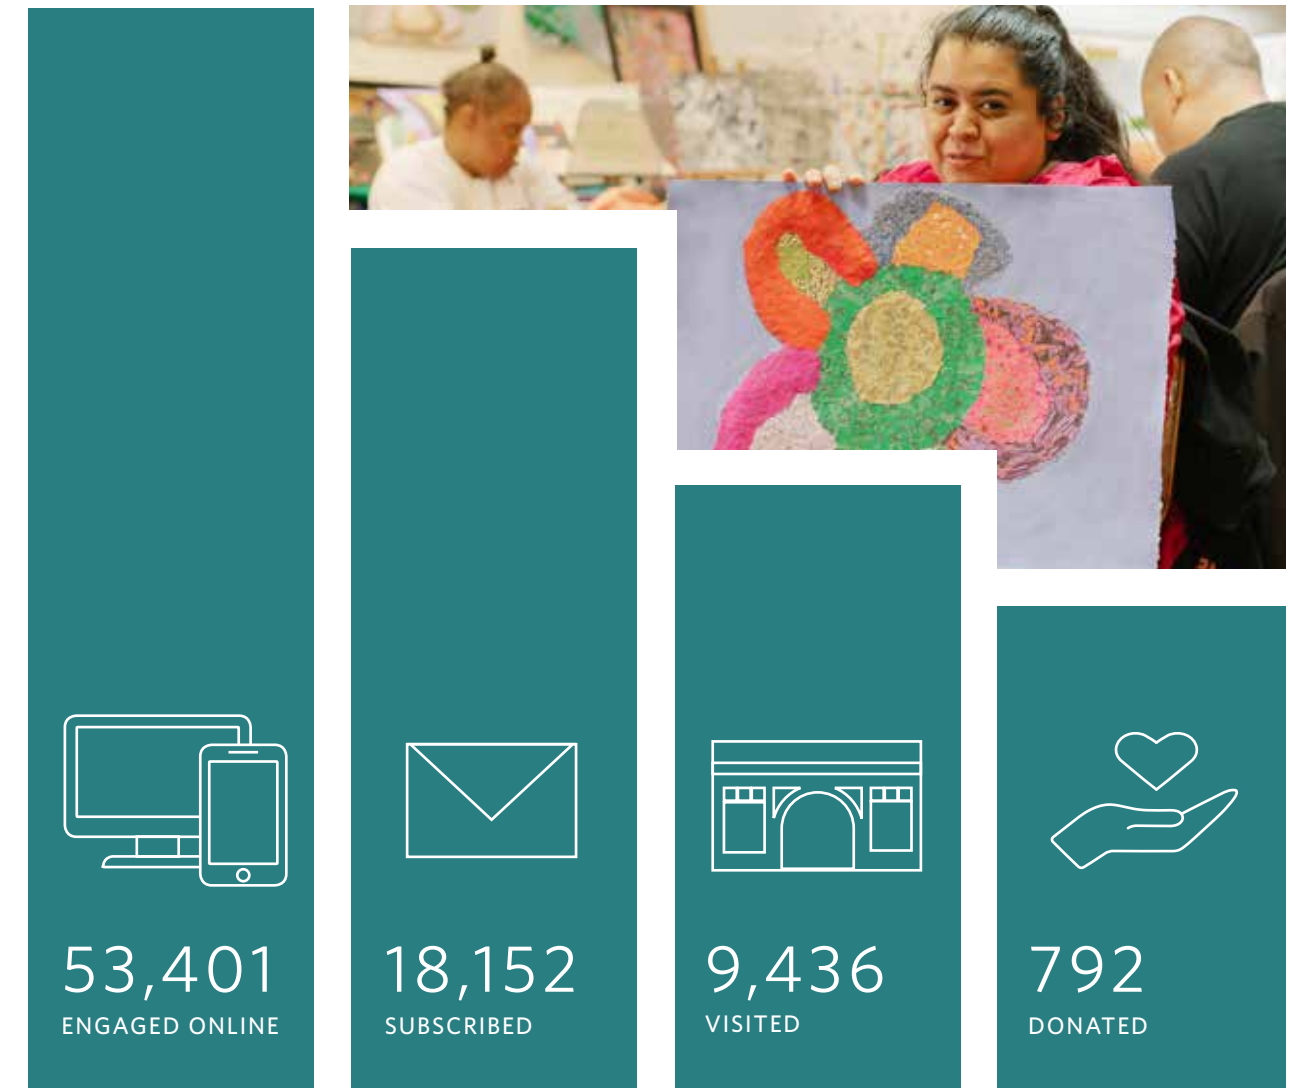

You joined us

From attending our gallery opening receptions and special events to liking and retweeting our social posts, you supported our programs and empowered our artists throughout the year. Thank you!