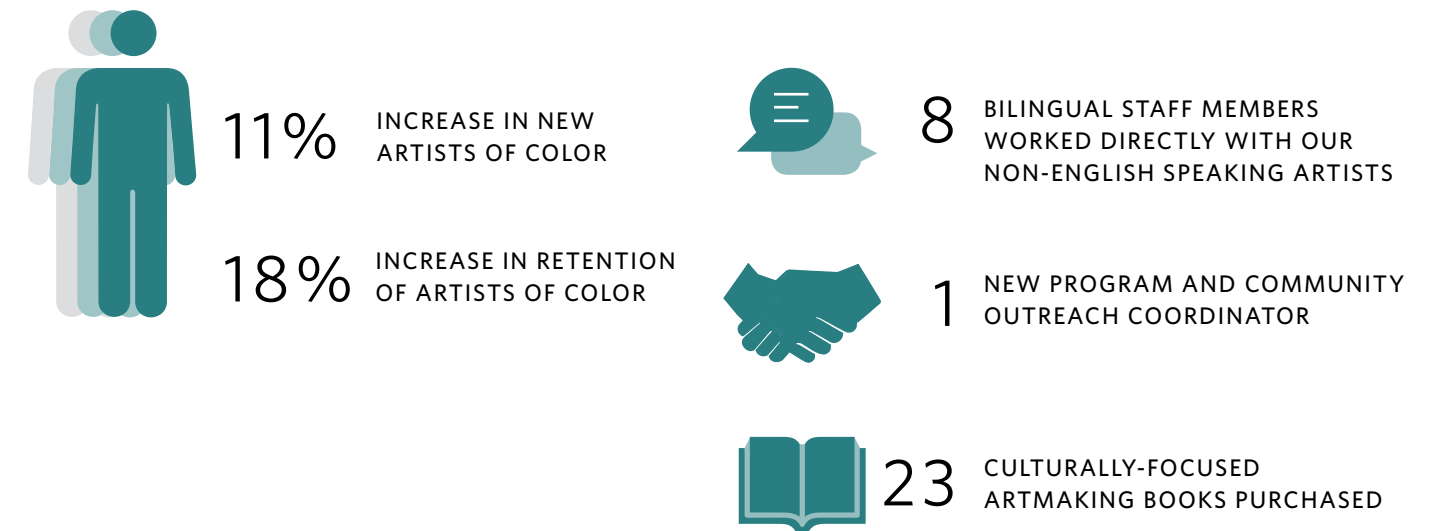

Our year in numbers

Your generosity strengthened our services.

Revenue: \$2,826,016

Expenses: \$2,671,864

Studio artist demographics

This year, we doubled down on our commitment to diversity and inclusion.