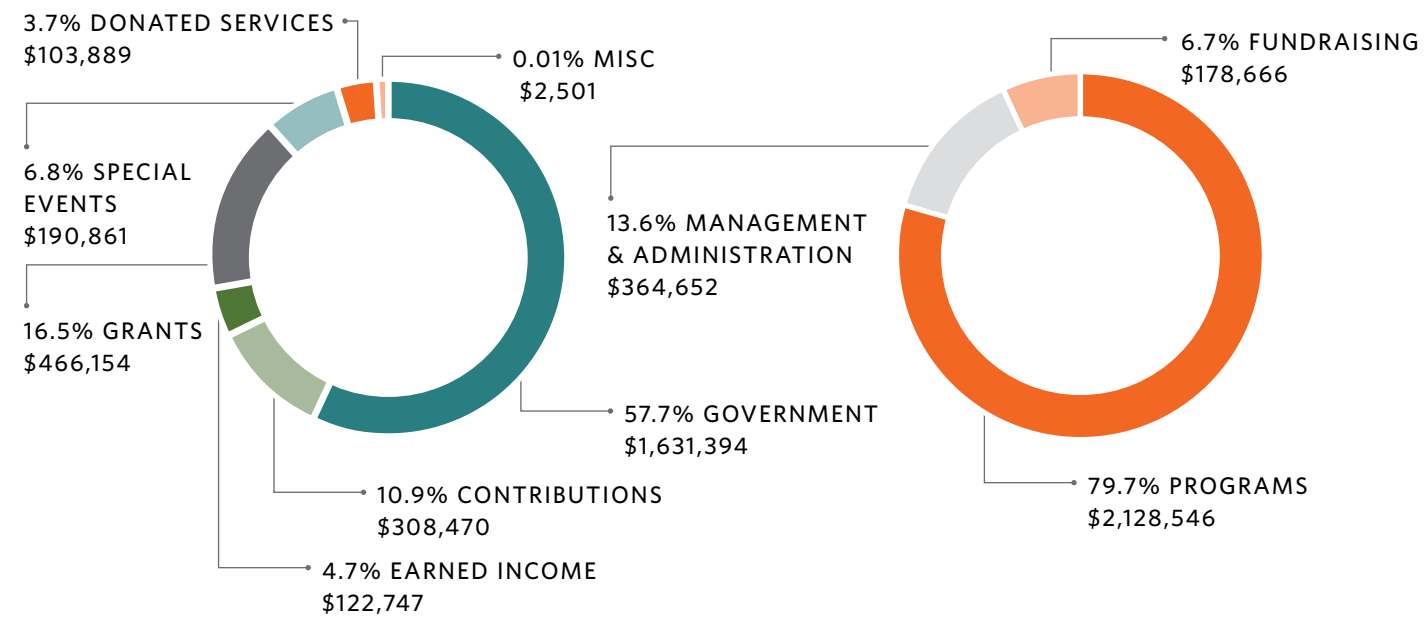

- 23 BITCHIN'**
Creativity Explored
San Francisco, CA
- 24 FIVE AND TWO OTHERS**
Creativity Explored
San Francisco, CA
- 25 MARILYN WONG: CATCHING SPIRIT**
Creativity Explored
San Francisco, CA

- 26 FABULATE!**
Creativity Explored
San Francisco, CA
- 27 EVERYTHING IS QUIET**
Creativity Explored
San Francisco, CA
- 28 "FROM" ALL OVER THE PLACE**
Court of Appeals
9th Circuit
San Francisco, CA

Our year in numbers

Your generosity strengthened our services.

Revenue: \$2,826,016

Expenses: \$2,671,864

Studio artist demographics

This year, we doubled down on our commitment to diversity and inclusion.